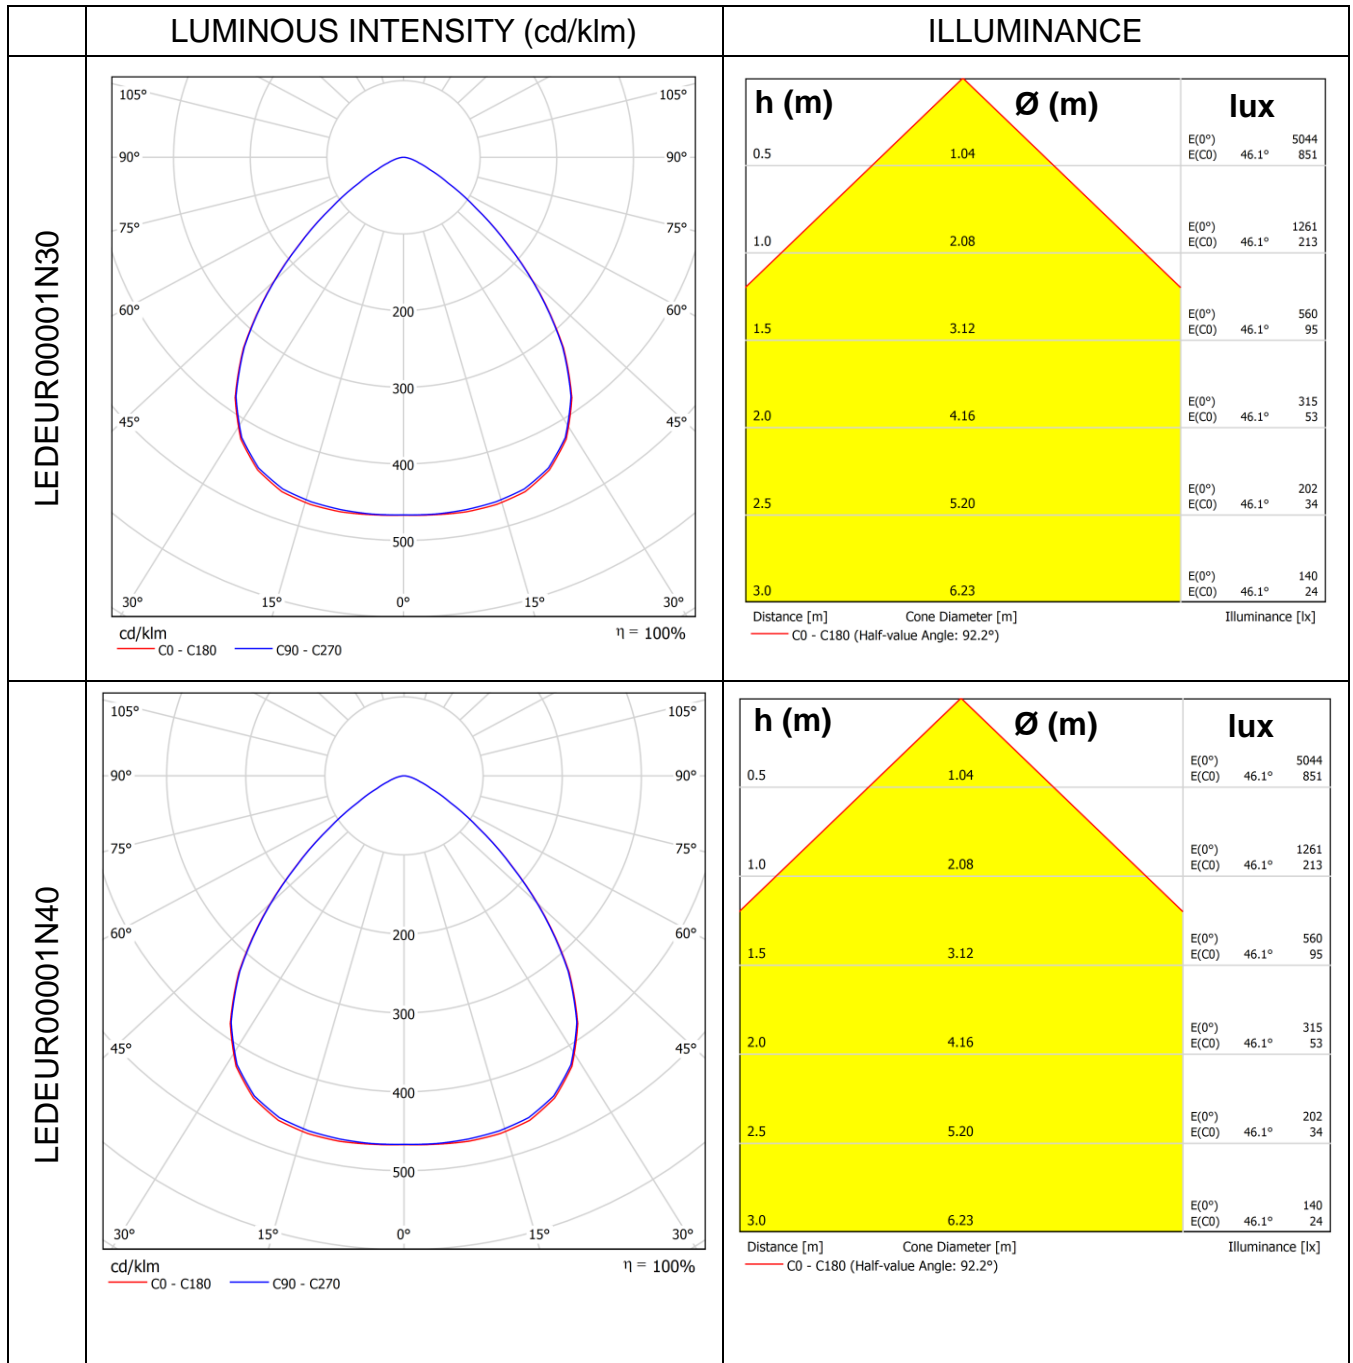

A. TECHNICAL INFORMATION

1. Common features

Body	Steel body – aluminium louvre
Finishing	White
Lighting outlet	1
Type of installation	600mm ² ceiling module - Lay-in
Net weight	5800 g
Electrical class	Class I
Life (L70)	40'000 Hours
IP/IK rating	IP20 / IK07
LED module	Non-replaceable - Integrated
Glow wire temp	850°C
Approval Mark	CE
Ambient Temp. Range	5°C / +35°C
Emergency	Not included – please ask for more information

2. General Lighting

a. Electrical features / Control

Product code	LEDEUR00001N30	LEDEUR00001N40
Rated Voltage (V)	220-240 AC	
Frequency (Hz)	50 / 60	
Wattage (W)	Initial = 49W Av. = 57.5W L70 = 66W	
Input Current (A)	0.23 to 0.30*	
Power Factor	0.95	
Dimming / CLO	Not dimmable / YES	
Connection	3 * (0,75 - 2,5) mm ²	

- CLO – Constant Light output Technology increases the wattage of the product over time to overcome Lumen Maintenance drop. As a result the rated wattage stated is at end of life at 40'000 hours (L70). For energy calculations, please use average wattage over life.

b. Optical features

Product code	LEDEUR00001N30	LEDEUR00001N40
Louvre Category	CAT3	
Ra	80	
UGR	19	
Colour Temperature	3000K	4000K
System lumen output	2700 Lm	

LOGISTICS

1. Logistic data

Product code	EAN Code	Description	Size of Packaging (L * H * W) (mm)	Gross weight (g)
LEDEUR00001N30	4974550447898	BaseLight 3000K	708 * 690 *110	7900
LEDEUR00001N40	4974550447881	BaseLight 4000K	708 * 690 *110	7900