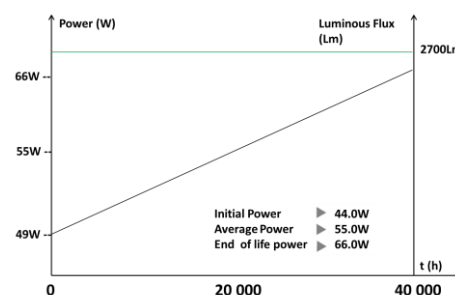

A. TECHNICAL INFORMATION

1. Common features

Body	Steel body – aluminium louvre
Finishing	White
Lighting outlet	1
Type of installation	600mm ² ceiling module - Lay-in
Net weight	5800 g
Electrical class	Class I
Life (L70)	40'000 Hours
IP/IK rating	IP20 / IK07
LED module	Non-replaceable - Integrated
Glow wire temp	850°C
Approval Mark	CE
Ambient Temp. Range	5°C / +35°C
Emergency	Not included – please ask for more information

2. General Lighting

a. Electrical features / Control

Product code	LEDEUR00001N30	LEDEUR00001N40
Rated Voltage (V)	220-240 AC	
Frequency (Hz)	50 / 60	
Wattage (W)	Initial = 49W Av. = 57.5W L70 = 66W	
Input Current (A)	0.23 to 0.30*	
Power Factor	0.95	
Dimming / CLO	Not dimmable / YES	
Connection	3 * (0,75 - 2,5) mm ²	

- CLO – Constant Light output Technology increases the wattage of the product over time to overcome Lumen Maintenance drop. As a result the rated wattage stated is at end of life at 40'000 hours (L70). For energy calculations, please use average wattage over life.