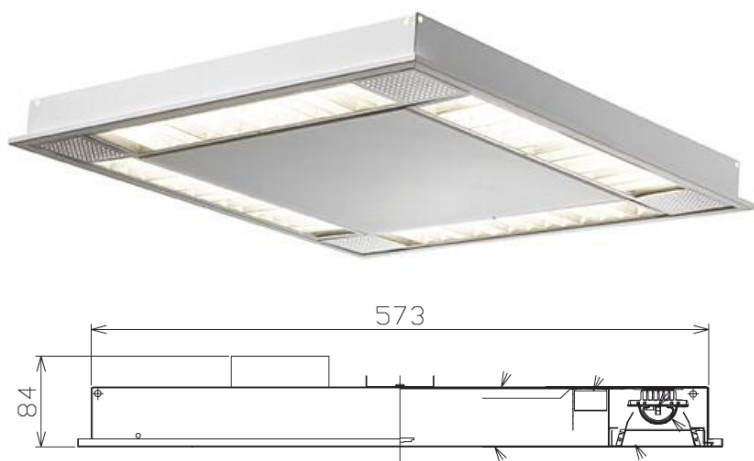

A. TECHNICAL INFORMATION

1. Common features

Body	Steel body – aluminium louvre
Finishing	White
Lighting outlet	1
Type of installation	600mm ² ceiling module - Lay-in
Net weight	5800 g
Electrical class	Class I
Life (L70)	40'000 Hours
IP/IK rating	IP20 / IK07
LED module	Non-replaceable - Integrated
Glow wire temp	850°C
Approval Mark	CE
Ambient Temp. Range	5°C / +35°C
Emergency	Not included – please ask for more information

b. Optical features

Product code	LEDEUR00001N30	LEDEUR00001N40
Louvre Category	CAT3	
Ra	80	
UGR	19	
Colour Temperature	3000K	4000K
System lumen output	2700 Lm	

LOGISTICS

1. Logistic data

Product code	EAN Code	Description	Size of Packaging (L * H * W) (mm)	Gross weight (g)
LEDEUR00001N30	4974550447898	BaseLight 3000K	708 * 690 *110	7900
LEDEUR00001N40	4974550447881	BaseLight 4000K	708 * 690 *110	7900