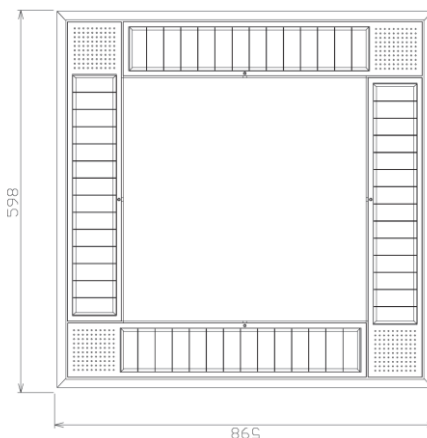

A. TECHNICAL INFORMATION

1. Common features

Body	Steel body – aluminium louvre
Finishing	White
Lighting outlet	1
Type of installation	600mm ² ceiling module - Lay-in
Net weight	5800 g
Electrical class	Class I
Life (L70)	40'000 Hours
IP/IK rating	IP20 / IK07
LED module	Non-replaceable - Integrated
Glow wire temp	850°C
Approval Mark	CE
Ambient Temp. Range	5°C / +35°C
Emergency	Not included – please ask for more information

b. Optical features

Product code	LEDEUR00001N30	LEDEUR00001N40
Louvre Category	CAT3	
Ra	80	
UGR	19	
Colour Temperature	3000K	4000K
System lumen output	2700 Lm	

LOGISTICS

1. Logistic data

Product code	EAN Code	Description	Size of Packaging (L * H * W) (mm)	Gross weight (g)
LEDEUR00001N30	4974550447898	BaseLight 3000K	708 * 690 *110	7900
LEDEUR00001N40	4974550447881	BaseLight 4000K	708 * 690 *110	7900