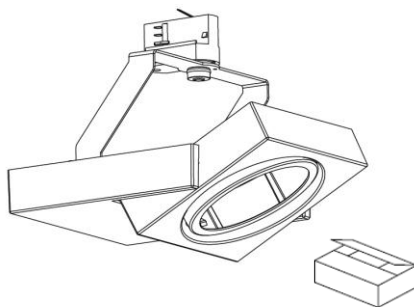

Fixture Only Models

(order lamp separately – please see section B.)