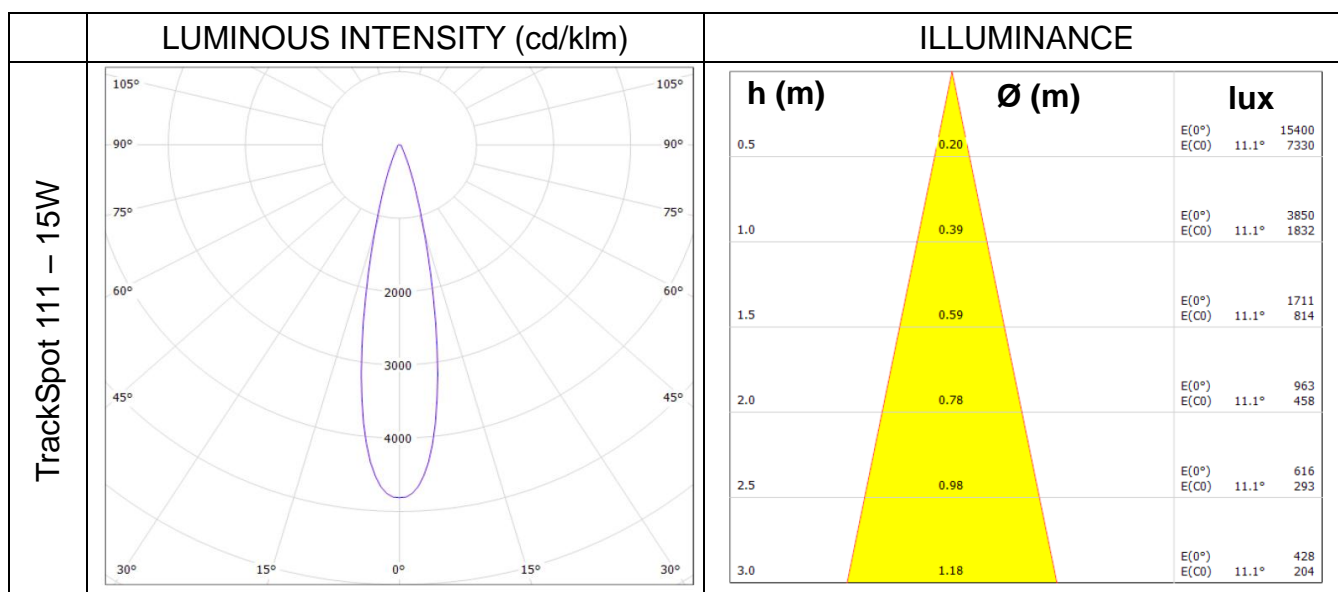

**b. Optical features**

Model Name	LEDEUS00001S30	LEDEUS00002S30	LEDEUS00003S30
<b>EAN CODE</b>	<b>4974550443326</b>	<b>4974550443289</b>	<b>4974550443333</b>
Colour	White	Silver	Black
Rated Voltage (V)	230 - 240	230 - 240	230 - 240
Frequency (Hz)	50	50	50
Rated Wattage (W)	15	15	15
Luminous Flux (lm)	760	760	760
Colour Description	Warm White	Warm White	Warm White
Colour Temperature (K)	3000	3000	3000
Colour Rendering Index (Ra)	80	80	80
Beam Angle	24	24	24
Luminous Intensity (cd)	3850	3850	3850
Rated Lifetime (h)	25000	25000	25000
Dimming	Non-Dimmable	Non-Dimmable	Non-Dimmable
Socket	G53	G53	G53
Ambient Temperature range (°C)	+5 - +35	+5 - +35	+5 - +35
Dimension (mm) L * B * H	256 * 178 * 178	256 * 178 * 178	256 * 178 * 178

Please refer to AR111 Datasheet for TrackSpot 111 fixture only used in conjunction with alternative lamp colour temperatures

**LOGISTICS**

**1. Logistic data**

Product code	EAN Code	Description	Size of Packaging (L * H * W) (mm)	Gross weight (g)
LEDEUS00001C	4974550443296	TrackSpot 111 (Fixture Only) White	280 x 180 x 180	1684
LEDEUS00002C	4974550443302	TrackSpot 111 (Fixture Only) Silver	280 x 180 x 180	1684
LEDEUS00003C	4974550443319	TrackSpot 111 (Fixture Only) Black	280 x 180 x 180	1684
LEDEUS00001S30	4974550443326	TrackSpot 111 White – complete with lamp	280 x 180 x 180	1984
LEDEUS00002S30	4974550443289	TrackSpot 111 Silver – complete with lamp	280 x 180 x 180	1984
LEDEUS00003S30	4974550443333	TrackSpot 111 Black – complete with lamp	280 x 180 x 180	1984