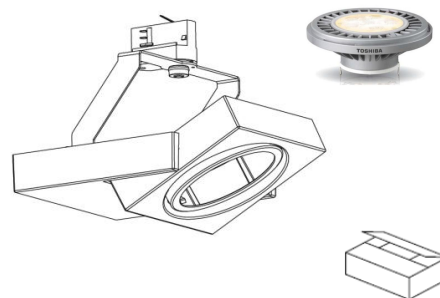

Lamp Included Models

(E-CORE AR111 15W 3000K 24° - LDRA1530MG5EU included)