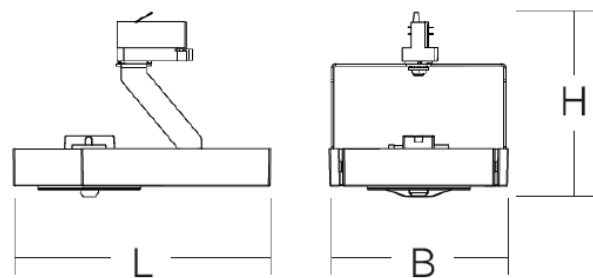

### 1. Common features

Body	Die Cast Aluminium
Finishing	White / Silver / Black
Lighting outlet	1
Type of installation	Track Mounting via 3-circuit track
Net weight	1400g (Fixture Only) / 1700g (Lamp included)
Life (L70)	25'000 hours
IP/IK rating	IP20 / IK03
LED module	Replaceable – 15W E-CORE AR111 (G53)
Approval Mark	CE / ENEC
Ambient Temp. Range	+5°C / +35°C

L = 256 B = 178 H = 178

Please refer to AR111 Datasheet for TrackSpot 111 fixture only used in conjunction with alternative lamp colour temperatures

**LOGISTICS**

**1. Logistic data**

Product code	EAN Code	Description	Size of Packaging (L * H * W) (mm)	Gross weight (g)
LEDEUS00001C	4974550443296	TrackSpot 111 (Fixture Only) White	280 x 180 x 180	1684
LEDEUS00002C	4974550443302	TrackSpot 111 (Fixture Only) Silver	280 x 180 x 180	1684
LEDEUS00003C	4974550443319	TrackSpot 111 (Fixture Only) Black	280 x 180 x 180	1684
LEDEUS00001S30	4974550443326	TrackSpot 111 White – complete with lamp	280 x 180 x 180	1984
LEDEUS00002S30	4974550443289	TrackSpot 111 Silver – complete with lamp	280 x 180 x 180	1984
LEDEUS00003S30	4974550443333	TrackSpot 111 Black – complete with lamp	280 x 180 x 180	1984