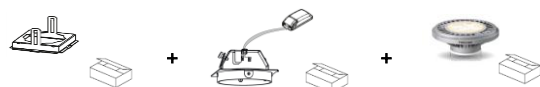

A. TECHNICAL INFORMATION

1. Common features

| | |
|----------------------|---|
| Body | Pressed Steel |
| Finishing | White / Silver |
| Lighting outlet | 1 / 2 / 3 depending on configuration |
| Type of installation | Ceiling Recessed via mounting clips |
| Net weight | Single = 940g / Twin = 1300g / Triple = 1450g |
| Life (L70) | 25'000 hours |
| IP/IK rating | IP20 / IK03 |
| LED module | Replaceable – 15W E-CORE AR111 (G53) |
| Approval Mark | CE / ENEC |
| Ambient Temp. Range | +5°C / +35°C |

Single - L = 180 B = 180 H = 93
 Twin - L = 320 B = 180 H = 93
 Triple - L = 480 B = 180 H = 93

COMBINATIONS

| Model Name | LEDEUS00013C | LEDEUS00014C | LEDEUS00015C | LEDEUS00016C | LEDEUS00017C | LEDEUS00018C | LEDEUS00019C | LEDEUS00020C |
|-------------|---------------|---------------|---------------------------|---------------|---------------------------|---------------|---------------------------|---------------|
| EAN CODE | 4974550446051 | 4974550446068 | 4974550446075 | 4974550446082 | 4974550446099 | 4974550446105 | 4974550446112 | 4974550446129 |
| Description | LAMP FITTING | | FRAME for *1 LAMP FITTING | | FRAME for *2 LAMP FITTING | | FRAME for *3 LAMP FITTING | |
| Appearance | | | | | | | | |
| Colour | White | Silver | White | Silver | White | Silver | White | Silver |

Ordering Information

*1 LAMP FITTING

*2 LAMP FITTING

*3 LAMP FITTING

Lamp frame includes transformer. Order components separately

2. General Lighting

a. Electrical features / Control

| Model Name | Recessed Gimble |
|--------------------------|----------------------------------|
| Rated Voltage (V) | 220-240 |
| Rated Wattage (W) | 15W per lamp module |
| Frequency (Hz) | 50/60 |
| Rated Input Current (mA) | 1750 per lamp module |
| Power Factor | > 0.7 |
| Dimming / CLO | No / No |
| Connection | 2 * (0,75 - 2,5) mm ² |