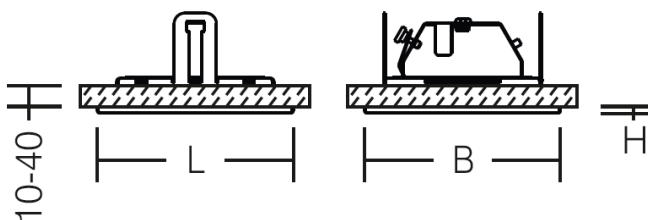

A. TECHNICAL INFORMATION

1. Common features

| | |
|----------------------|---|
| Body | Pressed Steel |
| Finishing | White / Silver |
| Lighting outlet | 1 / 2 / 3 depending on configuration |
| Type of installation | Ceiling Recessed via mounting clips |
| Net weight | Single = 940g / Twin = 1300g / Triple = 1450g |
| Life (L70) | 25'000 hours |
| IP/IK rating | IP20 / IK03 |
| LED module | Replaceable – 15W E-CORE AR111 (G53) |
| Approval Mark | CE / ENEC |
| Ambient Temp. Range | +5°C / +35°C |

Single - L = 180 B = 180 H = 93
 Twin - L = 320 B = 180 H = 93
 Triple - L = 480 B = 180 H = 93

COMBINATIONS

| Model Name | LEDEUS00013C | LEDEUS00014C | LEDEUS00015C | LEDEUS00016C | LEDEUS00017C | LEDEUS00018C | LEDEUS00019C | LEDEUS00020C |
|-------------|---------------|---------------|---------------------------|---------------|---------------------------|---------------|---------------------------|---------------|
| EAN CODE | 4974550446051 | 4974550446068 | 4974550446075 | 4974550446082 | 4974550446099 | 4974550446105 | 4974550446112 | 4974550446129 |
| Description | LAMP FITTING | | FRAME for *1 LAMP FITTING | | FRAME for *2 LAMP FITTING | | FRAME for *3 LAMP FITTING | |
| Appearance | | | | | | | | |
| Colour | White | Silver | White | Silver | White | Silver | White | Silver |

Ordering Information

*1 LAMP FITTING

*2 LAMP FITTING

*3 LAMP FITTING

Lamp frame includes transformer. Order components separately

2. General Lighting

a. Electrical features / Control

| Model Name | Recessed Gimble |
|--------------------------|----------------------------------|
| Rated Voltage (V) | 220-240 |
| Rated Wattage (W) | 15W per lamp module |
| Frequency (Hz) | 50/60 |
| Rated Input Current (mA) | 1750 per lamp module |
| Power Factor | > 0.7 |
| Dimming / CLO | No / No |
| Connection | 2 * (0,75 - 2,5) mm ² |