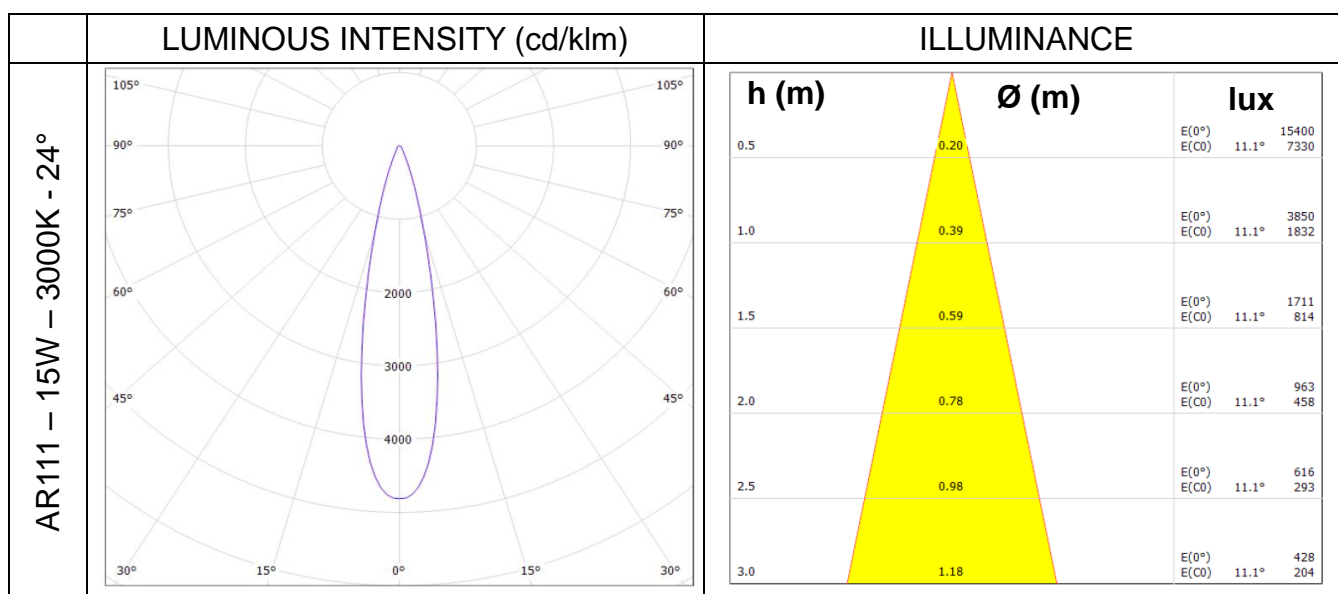

A. TECHNICAL INFORMATION

1. Common features

| | |
|----------------------|---|
| Body | Pressed Steel |
| Finishing | White / Silver |
| Lighting outlet | 1 / 2 / 3 depending on configuration |
| Type of installation | Ceiling Recessed via mounting clips |
| Net weight | Single = 940g / Twin = 1300g / Triple = 1450g |
| Life (L70) | 25'000 hours |
| IP/IK rating | IP20 / IK03 |
| LED module | Replaceable – 15W E-CORE AR111 (G53) |
| Approval Mark | CE / ENEC |
| Ambient Temp. Range | +5°C / +35°C |

Ordering Information

*1 LAMP FITTING

*2 LAMP FITTING

*3 LAMP FITTING

Lamp frame includes transformer. Order components separately

2. General Lighting

a. Electrical features / Control

| Model Name | Recessed Gimble |
|--------------------------|----------------------------------|
| Rated Voltage (V) | 220-240 |
| Rated Wattage (W) | 15W per lamp module |
| Frequency (Hz) | 50/60 |
| Rated Input Current (mA) | 1750 per lamp module |
| Power Factor | > 0.7 |
| Dimming / CLO | No / No |
| Connection | 2 * (0,75 - 2,5) mm ² |

b. Optical features

| Model Name | LDRA1527MG5EU | LDRA1530MG5EU | LDRA1550MG5EU |
|-----------------------------|---------------|---------------|---------------|
| EAN CODE | 4974550437530 | 4974550437547 | 4974550437554 |
| Rated Voltage (V) | 12V AC | 12V AC | 12V AC |
| Rated Wattage (W) | 15 | 15 | 15 |
| Luminous Flux (lm) | 750 | 800 | 900 |
| Colour Description | Warm White | Warm White | Neutral White |
| Colour Temperature (K) | 2700 | 3000 | 5000 |
| Colour Rendering Index (Ra) | 80 | 80 | 72 |
| Beam Angle | 24 | 24 | 24 |
| Luminous Intensity (cd) | 3600 | 3850 | 4300 |
| Rated Lifetime (h) | 25000 | 25000 | 25000 |
| Dimming | Non-Dimmable | Non-Dimmable | Non-Dimmable |