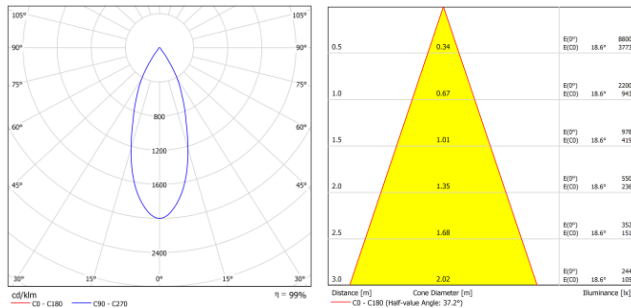

b. Optical features

Model Name	LEDEUS00006N30	LEDEUS00006N40
EAN CODE	4974550451055	4974550451116
Colour	White	White
CBCP (cd)	2,200	2,600
Luminous Flux (lm)	1,000	1,300
Colour Description	Warm White	Neutral White
Colour Temperature (K)	3,000	4,000
Colour Rendering Index (Ra)	80	80
Beam Angle	40	40
Rated Lifetime (h)	40,000	40,000
Lumen Maintenance	70% at the rated lifetime	70% at the rated lifetime

Model Name	LEDEUS00012N30	LEDEUS00012N40
EAN CODE	4974550451093	4974550451154
Colour	Black	Black
CBCP (cd)	2,200	2,600
Luminous Flux (lm)	1,000	1,300
Colour Description	Warm White	Neutral White
Colour Temperature (K)	3,000	4,000
Colour Rendering Index (Ra)	80	80
Beam Angle	40	40
Rated Lifetime (h)	40,000	40,000
Lumen Maintenance	70% at the rated lifetime	70% at the rated lifetime

Model Name	LEDEUS00009N30	LEDEUS00009N40
EAN CODE	4974550451079	4974550451130
Colour	Silver	Silver
CBCP (cd)	2,200	2,600
Luminous Flux (lm)	1,000	1,300
Colour Description	Warm White	Neutral White
Colour Temperature (K)	3,000	4,000
Colour Rendering Index (Ra)	80	80
Beam Angle	40	40
Rated Lifetime (h)	40,000	40,000
Lumen Maintenance	70% at the rated lifetime	70% at the rated lifetime

LEDEUS00006N30