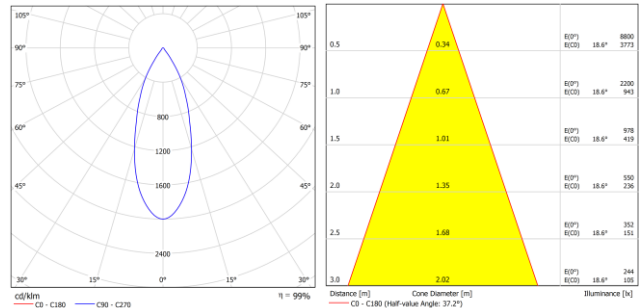

LEDEUS00006N40

LOGISTICS

1. Logistic data

Product code	EAN Code	Description	Size of Packaging (L * H * W) (mm)	Gross weight (g)
LEDEUS00006N30	4974550451055	E-CORE TrackLight 1200 - 3000K 40° White	226 x 196 x 206	1650
LEDEUS00009N30	4974550451079	E-CORE TrackLight 1200 - 3000K 40° Silver	226 x 196 x 206	1650
LEDEUS00012N30	4974550451093	E-CORE TrackLight 1200 - 3000K 40° Black	226 x 196 x 206	1650
LEDEUS00006N40	4974550451116	E-CORE TrackLight 1200 - 4000K 40° White	226 x 196 x 206	1650
LEDEUS00009N40	4974550451130	E-CORE TrackLight 1200 - 4000K 40° Silver	226 x 196 x 206	1650
LEDEUS00012N40	4974550451154	E-CORE TrackLight 1200 - 4000K 40° Black	226 x 196 x 206	1650

2. Packaging content

- LED fixture
- Instruction sheet

B. IMPORTANT NOTES

None